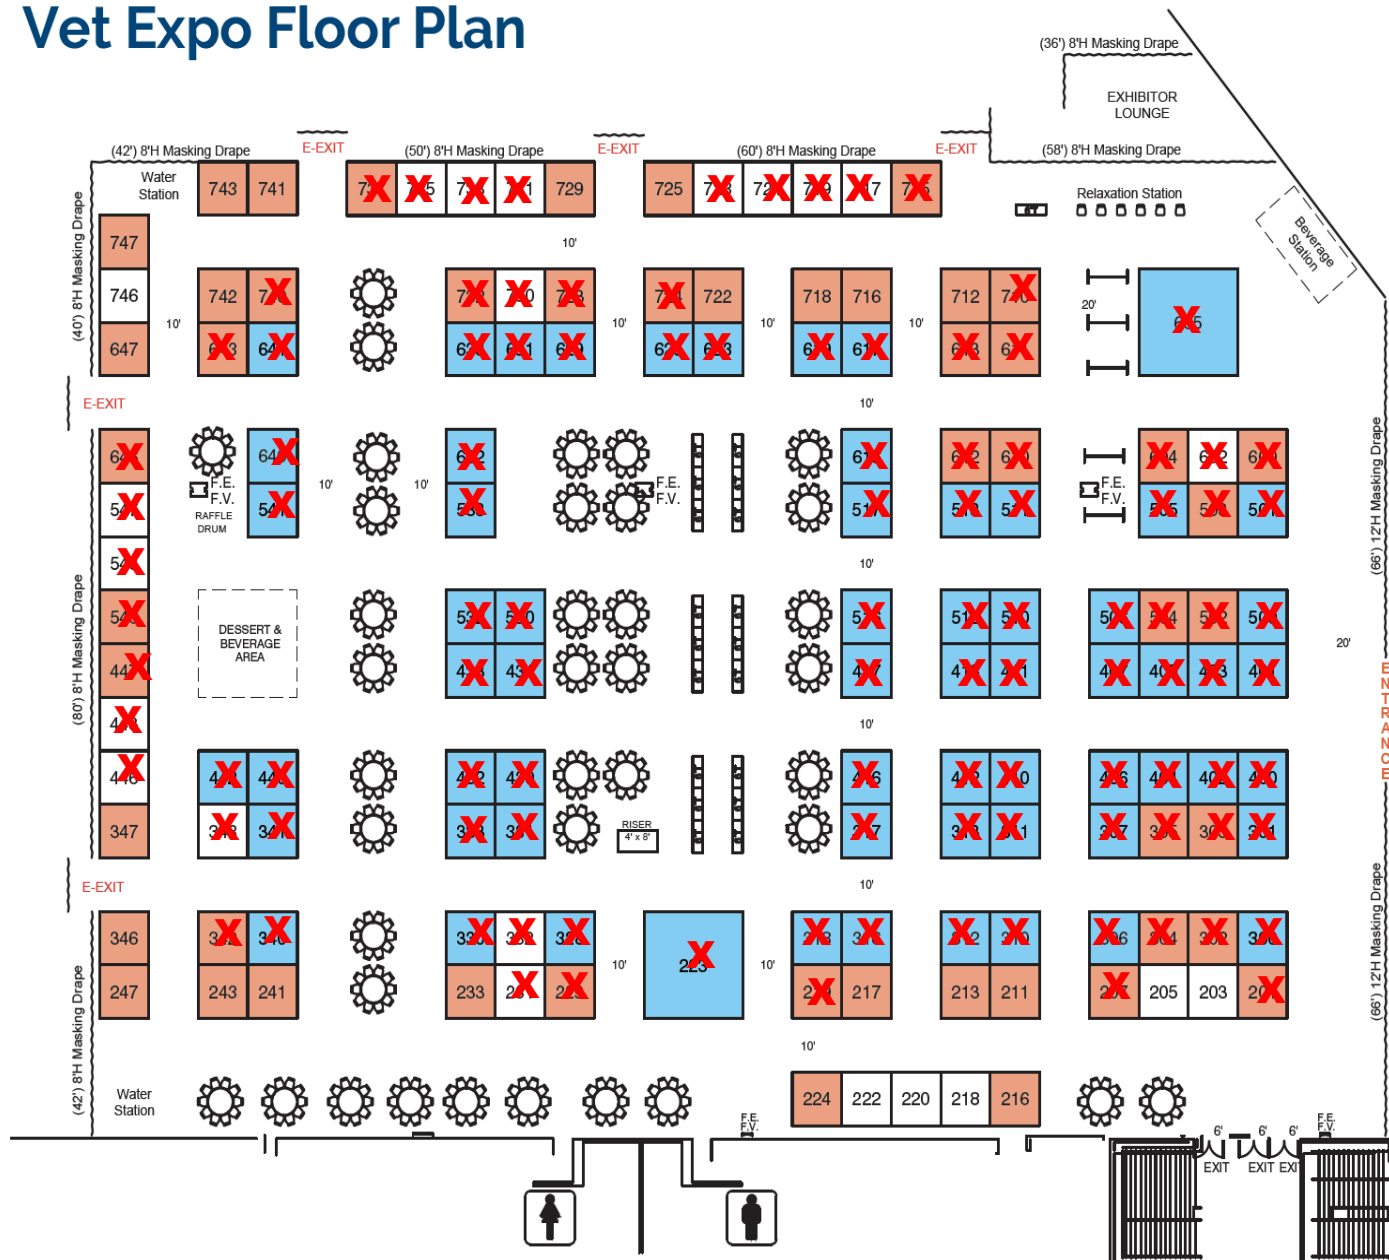

PACIFIC VETERINARY CONFERENCE

JUNE 21 - 24, 2019

AVAILABLE BOOTH SPACE

Vet Expo Floor Plan

Long Beach Convention Center – Exhibit Hall A

Booth Size	10' x 10'	10' x 20'
PREMIUM	\$2,300	\$4,600
DELUXE	\$2,150	\$4,300
STANDARD	\$2,050	\$4,100